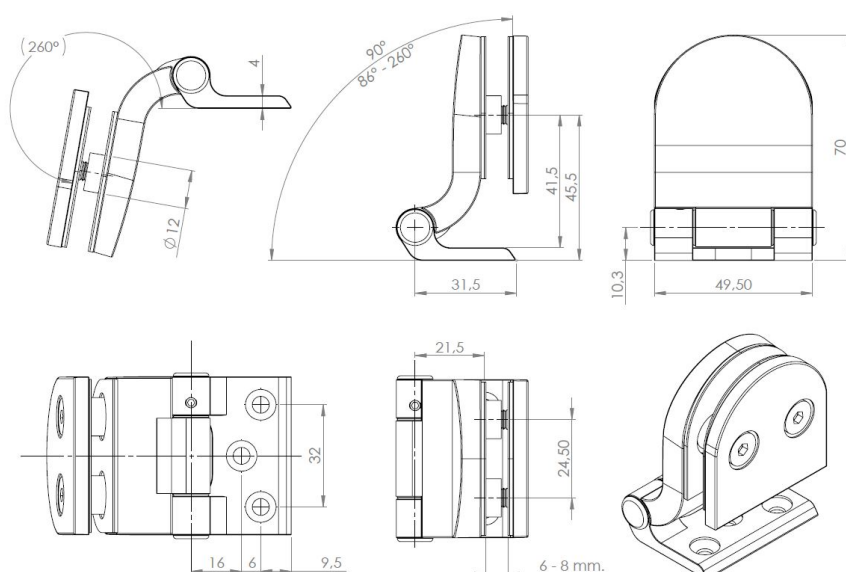

PRODUCT SHEET

Description:

Sauna Hinge F/Glass Doors, "Suomi", Alu Finish, Bracket Mounting, Cranked, Zamak Material

Item number:

15.25.062-0

Units	Box	Carton	HS Code	Barcode
Pcs.	1	80	8302100090	
				5704866061742